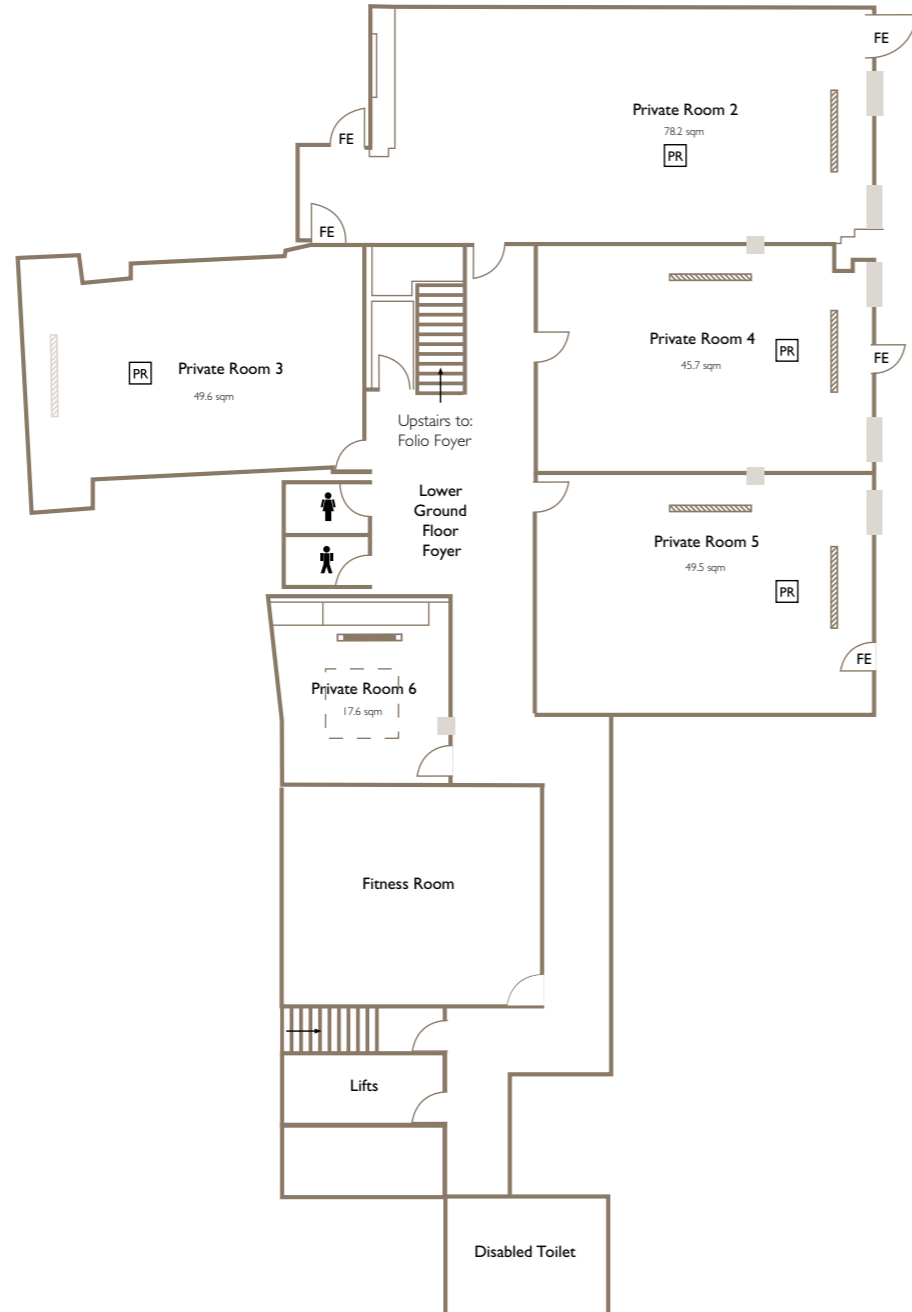

Lower Ground Floor

All meeting rooms are fully air conditioned and benefit from:

- Complimentary wireless
- Up to 12mbps internet link
- Digital signage
- Dedicated technical support
- Integrated AV touch panel control
- CD, DVD, Blu-Ray, HD, playback
- HD DLP projector and screen or plasma screen
- Digital telephone with loudspeaker
- HDTV broadcasting
- HDMI, DVI, VGA, audio music
- Piped background music
- Data and 13amp sockets