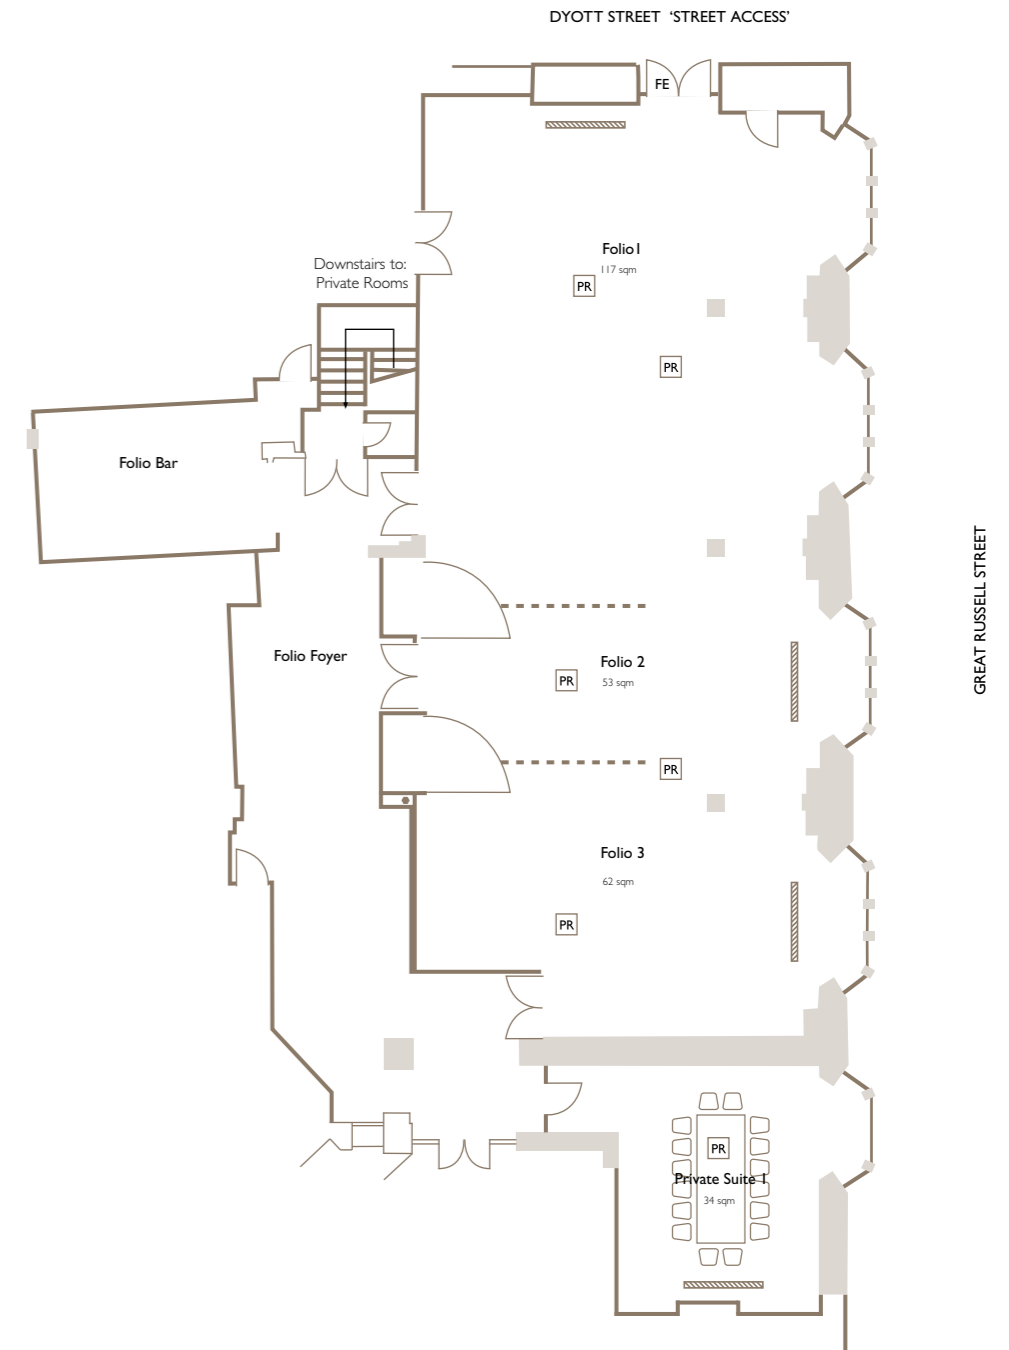

This type of connection offers a range of possibilities including:

- Video/audio conferencing
- Web casting
- Online training
- Live video streams
- Online meetings with document share
- High definition (HD) streaming
- Secure connectivity
- Private use - connectivity is not shared
- Private wi-fi networks